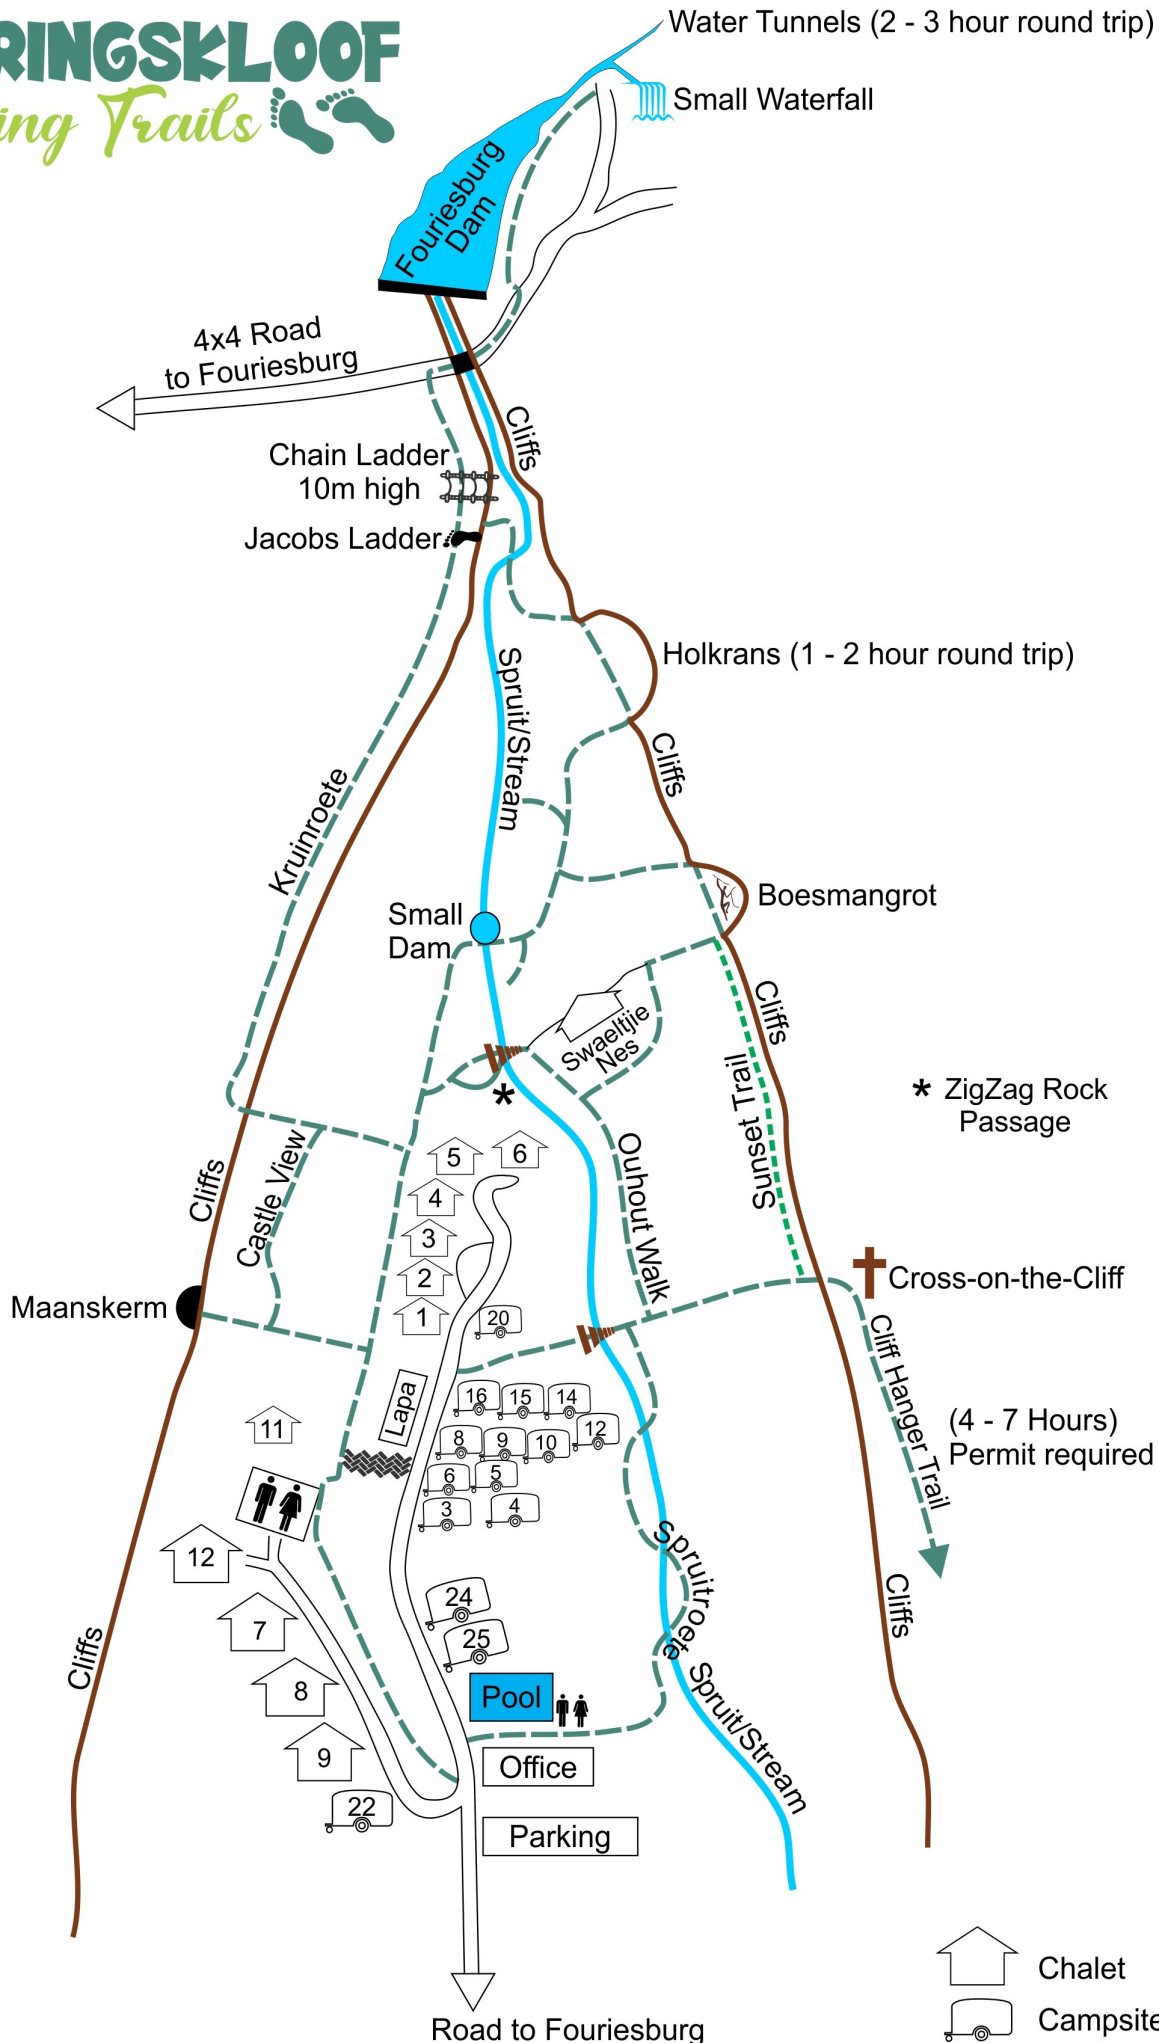

MEIRINGSKLOOF

Hiking Trails

-  Chalet
-  Campsite